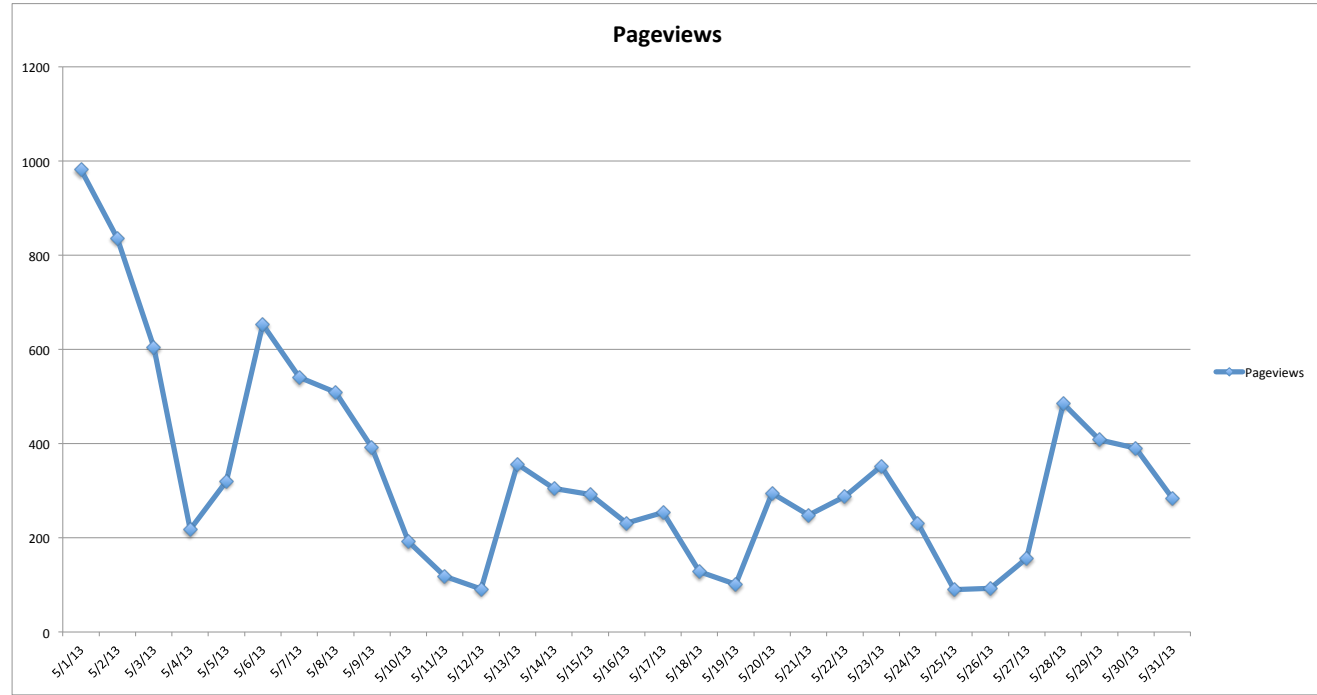

Library Monthly Statistics

May 2013

Day	Pageviews
5/1/13	982
5/2/13	836
5/3/13	604
5/4/13	218
5/5/13	320
5/6/13	653
5/7/13	541
5/8/13	509
5/9/13	392
5/10/13	192
5/11/13	118
5/12/13	91
5/13/13	356
5/14/13	305
5/15/13	292
5/16/13	231
5/17/13	254
5/18/13	128
5/19/13	101
5/20/13	295
5/21/13	248
5/22/13	288
5/23/13	352
5/24/13	231
5/25/13	90
5/26/13	93
5/27/13	156
5/28/13	485
5/29/13	408
5/30/13	390
5/31/13	284
Total	10,443